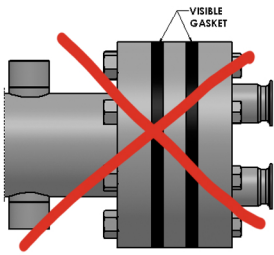

Replace your Enerquip® Tube Bundles with Thermaline's superior OEM equivalents

Thermaline manufactures direct replacement tube bundles for most Enerquip® steam shell and tube heat exchangers. We stock all the common sizes (2 pass/O ring style only). Use the reference chart and the form below to determine your specifications. Then, for a **Free Estimate**, call 800.767.6720 or submit your request online at Thermaline.com/common/after-market-form

Have all your numbers ready!

Gasket Style (*Obsolete - Not Supported*)

O-Ring Style (*Supported*)

Dimension A: _____

Dimension B: _____

Tube Bundle Size: _____ x _____

Material Selection:

304 SS 316 SS 2205 SS

Hastelloy AL6XN (6Mo)

Choose Grade:

X Grade: Utility grade. 0.035" SA 249 tubing. Swedged tube ends only. NO weld.

S Grade: Sanitary grade. 0.035" SA 249 tubing. Swedged, welded, and polished tube ends.

A Grade: 3-A sanitary grade. 0.049" SA213 Seamless tubing. Swedged, welded, polished tube ends.