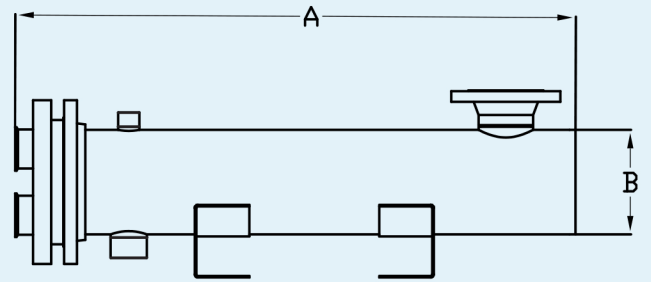

Hastelloy AL6XN (6Mo)

Choose Grade:

X Grade: Utility grade. 0.035" SA 249 tubing. Swedged tube ends only. NO weld.

S Grade: Sanitary grade. 0.035" SA 249 tubing. Swedged, welded, and polished tube ends.

A Grade: 3-A sanitary grade. 0.049" SA213 Seamless tubing. Swedged, welded, polished tube ends.

HD Upgrade: Upgrade any X or S model to Heavy Duty 0.049" wall tubing!

Tube Bundle Sizing Chart

Tube Bundle Size	A Dimension	B Dimension	Tube Bundle Size	A Dimension	B Dimension
4x24	33-3/4"	4-1/2"	8x72	87-3/8"	8-5/8"
4x30	39-3/4"	4-1/2"	8x84	99-3/8"	8-5/8"
4x36	45-3/4"	4-1/2"	8x96	111-3/8"	8-5/8"
4x48	57-3/4"	4-1/2"	8x108	123-3/8"	8-5/8"
4x54	63-3/4"	4-1/2"	8x114	129-3/8"	8-5/8"
4x72	81-3/4"	4-1/2"			
4x84	93-3/4"	4-1/2"	10x24	42-7/8"	10-1/4"
4x96	105-3/4"	4-1/2"	10x30	48-7/8"	10-1/4"
4x108	117-3/4"	4-1/2"	10x36	54-7/8"	10-1/4"
4x114	123-3/4"	4-1/2"	10x48	66-7/8"	10-1/4"
			10x54	72-7/8"	10-1/4"
6x24	38-1/8"	6-5/8"	10x72	90-7/8"	10-1/4"
6x30	44-1/8"	6-5/8"	10x84	102-7/8"	10-1/4"
6x36	50-1/8"	6-5/8"	10x96	114-7/8"	10-1/4"
6x48	62-1/8"	6-5/8"	10x108	126-7/8"	10-1/4"
6x54	68-1/8"	6-5/8"	10x114	132-7/8"	10-1/4"
6x72	86-1/8"	6-5/8"			
6x84	98-1/8"	6-5/8"	12x24	46-1/8"	12-3/4"
6x96	110-1/8"	6-5/8"	12x30	52-1/8"	12-3/4"
6x108	122-1/8"	6-5/8"	12x36	58-1/8"	12-3/4"
6x114	128-1/8"	6-5/8"	12x48	70-1/8"	12-3/4"
			12x54	76-1/8"	12-3/4"
8x24	39-3/8"	8-5/8"	12x72	94-1/8"	12-3/4"
8x30	45-3/8"	8-5/8"	12x84	106-1/8"	12-3/4"
8x36	51-3/8"	8-5/8"	12x96	118-1/8"	12-3/4"
8x48	63-3/8"	8-5/8"	12x108	130-1/8"	12-3/4"
8x54	69-3/8"	8-5/8"	12x114	136-1/8"	12-3/4"